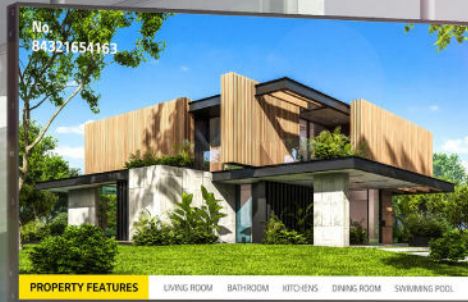

Real Estate

* All images in this datasheet are for illustrative purposes only.

Window Facing Display 55/49XS4J

Outstanding Visibility Beyond Window

 4,000 nits
High Brightness

 Slim Bezel

 Long-lasting
High Performance

 webOS
Smart Platform

 Built-in Wi-Fi

 Web-based
Monitoring Solution

		XS4J
Panel	Screen Size, Panel	55" / 49", IPS M+ (WRGB)
	Native Resolution	FHD (1,920 × 1,080)
	Brightness	4,000 nits (Typ.), 3,200 nits (Min.)
Feature	Back Light Sync, Embedded CMS, Temperature Sensor, Auto Brightness Sensor, Built-in Wi-Fi Module, Control Manager	

High Visibility Under the Sunlight

With a great brightness of 4,000 nits*, XS4J clearly deliver contents and attract public attention, which is the ultimate display for outdoor visibility. QWP** enables clear visibility even when the viewer is wearing polarized sunglasses.

* Max. 4,000 nits, Typ. 3,200 nits (Based on LG internal test conducted in February, 2021)

** Quarter Wave Plate

High Performance with webOS

Quad Core SoC* can execute several tasks at the same time without a separate media player. In addition, webOS 4.1 platform enhances user convenience with intuitive UI and simple app development tools.