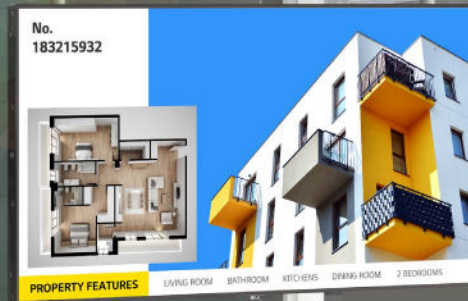

Real Estate

* All images in this datasheet are for illustrative purposes only.

Window Facing Display 55/49XS4J

Outstanding Visibility Beyond Window

 4,000 nits
High Brightness

 Slim Bezel

 Long-lasting
High Performance

 webOS
Smart Platform

 Built-in Wi-Fi

 Web-based
Monitoring Solution

		XS4J
Panel	Screen Size, Panel	55" / 49", IPS M+ (WRGB)
	Native Resolution	FHD (1,920 × 1,080)
	Brightness	4,000 nits (Typ.), 3,200 nits (Min.)
Feature	Back Light Sync, Embedded CMS, Temperature Sensor, Auto Brightness Sensor, Built-in Wi-Fi Module, Control Manager	

High Visibility Under the Sunlight

With a great brightness of 4,000 nits*, XS4J clearly deliver contents and attract public attention, which is the ultimate display for outdoor visibility. QWP** enables clear visibility even when the viewer is wearing polarized sunglasses.

* Max. 4,000 nits, Typ. 3,200 nits (Based on LG internal test conducted in February, 2021)

** Quarter Wave Plate

High Performance with webOS

Quad Core SoC* can execute several tasks at the same time without a separate media player. In addition, webOS 4.1 platform enhances user convenience with intuitive UI and simple app development tools.