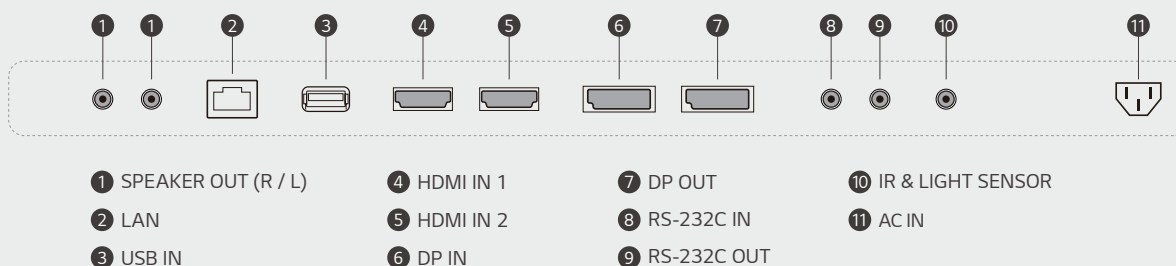

* System-on-Chip

Slim Bezel Design

XS4J attracts attention with elegant design, featuring a slim bezel. These displays enhance the visual impact of the played content and the store's overall atmosphere.

* Bezel Width (T,B / R,L) : 12.0 / 9.9 mm (55XS4J), 9.0 / 6.5 mm (49XS4J)

Wide Operating Temperature Range

XS4J can operate at various temperatures of 0-40°C*.

* Based on LG internal test conducted in February, 2021

* All images in this datasheet are for illustrative purposes only.

CONNECTIVITY

* Jack Panels may differ from the above image, so please contact LG sales team to verify before ordering.

Download
LG C-Display+
Mobile App
Google Play Store